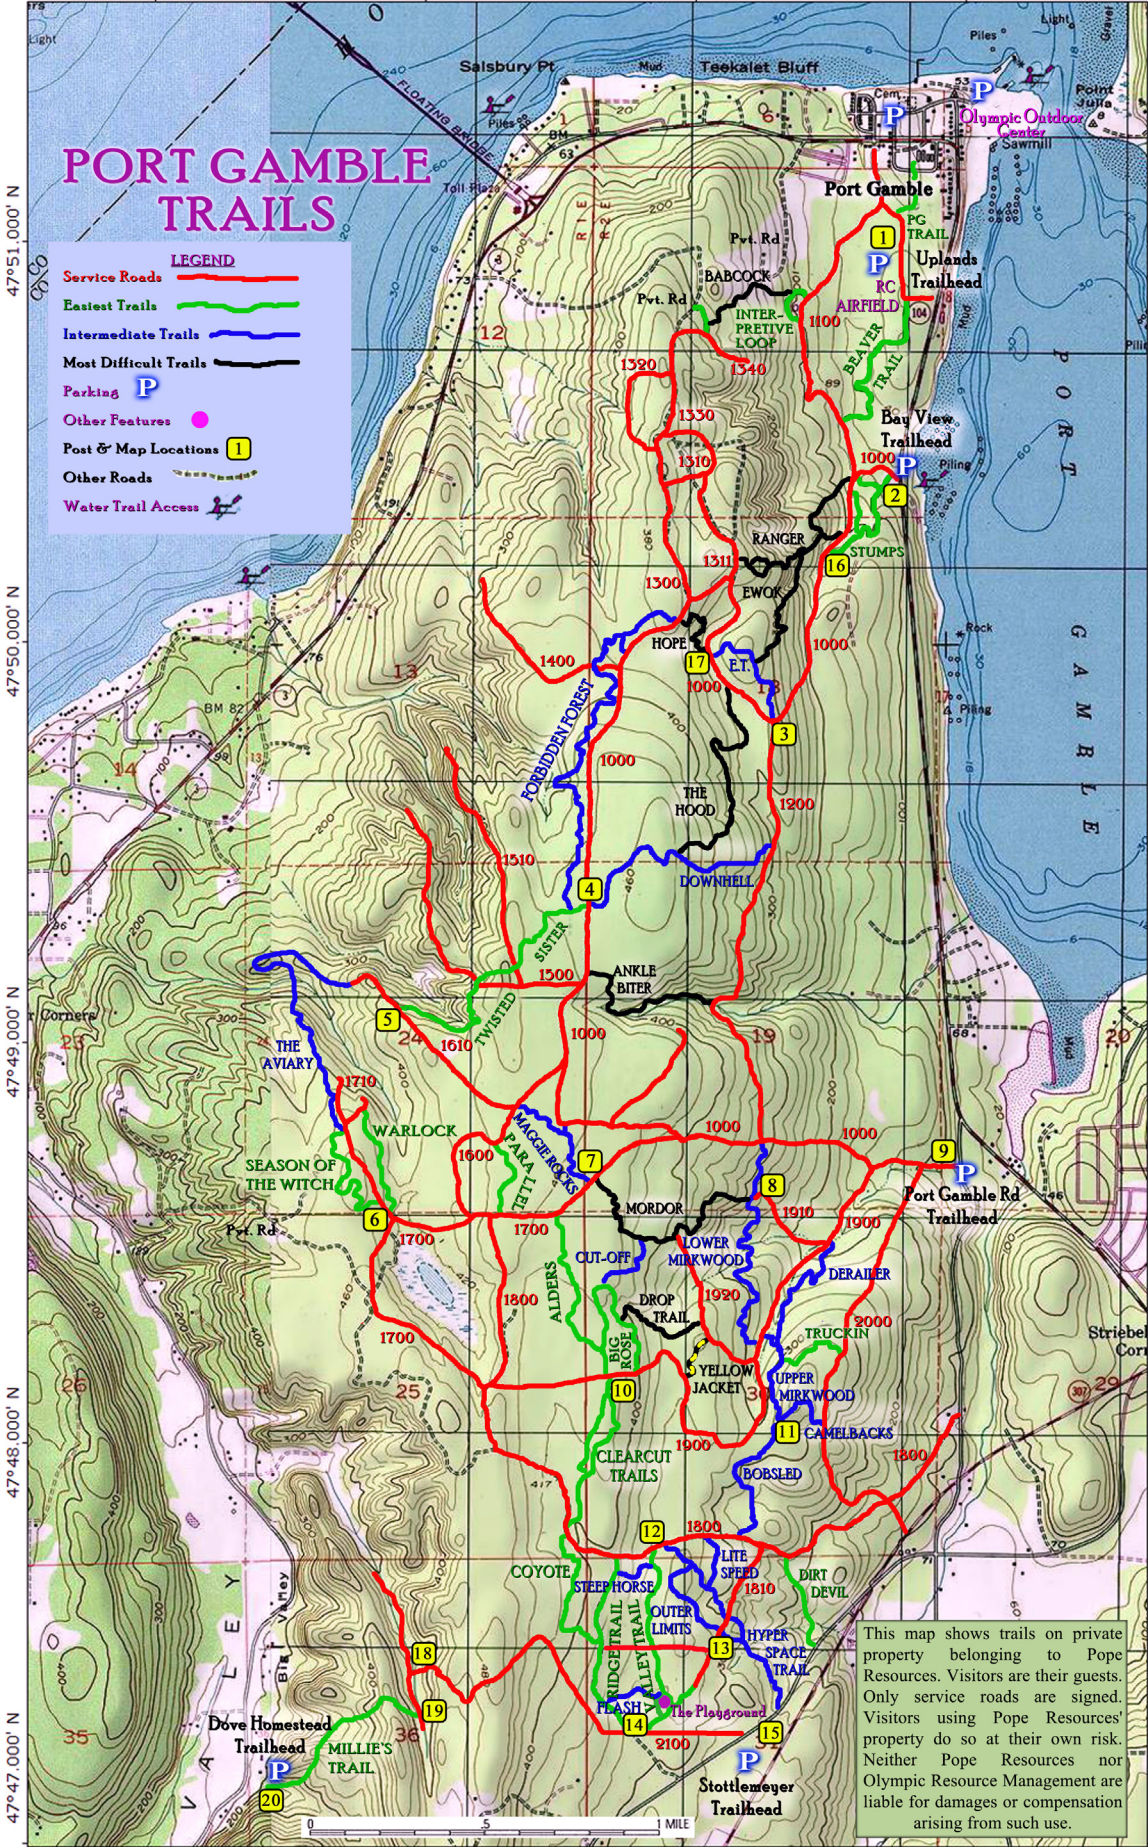

122°38.000' W

122°37.000' W

122°36.000' W

WGS84 122°35.000' W

PORT GAMBLE TRAILS

LEGEND

- Service Roads
- Easiest Trails
- Intermediate Trails
- Most Difficult Trails
- Parking
- Other Features
- Post & Map Locations
- Other Roads
- Water Trail Access

This map shows trails on private property belonging to Pope Resources. Visitors are their guests. Only service roads are signed. Visitors using Pope Resources' property do so at their own risk. Neither Pope Resources nor Olympic Resource Management are liable for damages or compensation arising from such use.